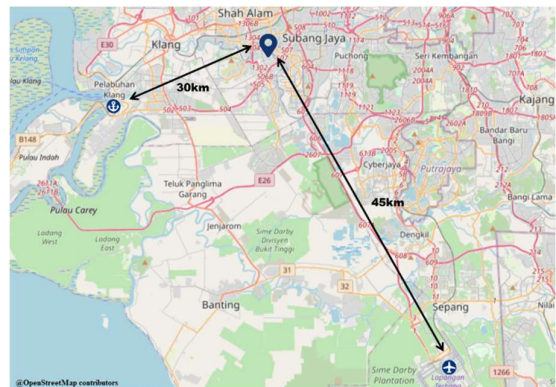

Warehouse Space Expansion at Shah Alam

Dear valuable customers, Business Associates and Agents

Greetings from Hankyu Hanshin Express (Malaysia) Sdn Bhd.

In our effort and strive to serve you with quick and quality service, we are pleased to announce the expansion of our warehouse space at Shah Alam to 65,000 SQF. We have temperature control service, GDPMD (Good Distribution Practice for Medical Device), WMS, etc.

Please find below the details, we look forward to hearing from you.

Address : Lot21, Lion Industrial Park, Persiaran Tengku Ampuan,
Section 26, 40300 Shah Alam, Selangor Darul Ehsan, Malaysia

Office Phone : +60-3-5102-9333

Contact : Sales Kuala Lumpur Branch kulsales.cs@my.hh-express.com or
Logistics Team Kuala Lumpur Branch logwh.kul@my.hh-express.com

Hankyu Hanshin Express (Malaysia) Sdn Bhd
Apr. 2024

HANKYU HANSHIN EXPRESS (MALAYSIA) SDN. BHD. (256151-D)
HANKYU LOGISTICS (M) SDN. BHD. (160575-T)
(An Associate Company Of Hankyu Hanshin Express (Malaysia) Sdn. Bhd.)